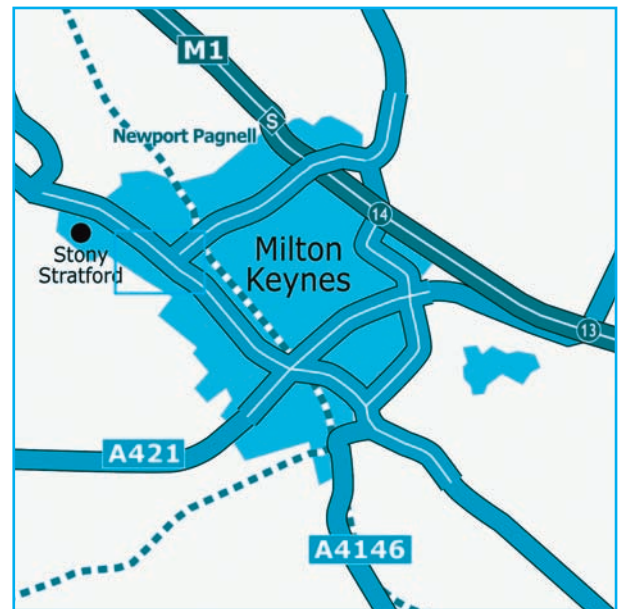

coffee?

41 Potters Lane
Kiln Farm
Milton Keynes
MK11 3HQ

t: 01908 260 333
f: 01908 560 223
e: sales@oscargroup.co.uk
www.oscargroup.co.uk

Directions:

From M1 - Exit at Junction 14 and follow signs for Newport Pagnell (A509). At first roundabout turn left onto H3 (A422) towards Milton Keynes. Follow this road down to Junction with A5 and go straight over (3rd exit) keeping on H3. Take first right into Kiln Farm Industrial Estate.

From A421 (Buckingham & Oxford) - Follow A421 into Milton Keynes, turn left onto V4 (Watling Street) towards Furzton and The Shenleys. Follow this road and turn right at the 5th roundabout onto H3 and then first left into Kiln Farm Industrial Estate.

From A508 (Northampton etc) - Follow A5 towards Milton Keynes and take first exit off the bypass and then the 5th exit from the junction roundabout onto H3. Take first right into Kiln Farm Industrial Estate.

On entering Kiln Farm - Follow Pitfield and Turn right into Burners Lane South and then turn right into Potters Lane. At the end of Potters Lane, turn right and Oscar Group is No 41.